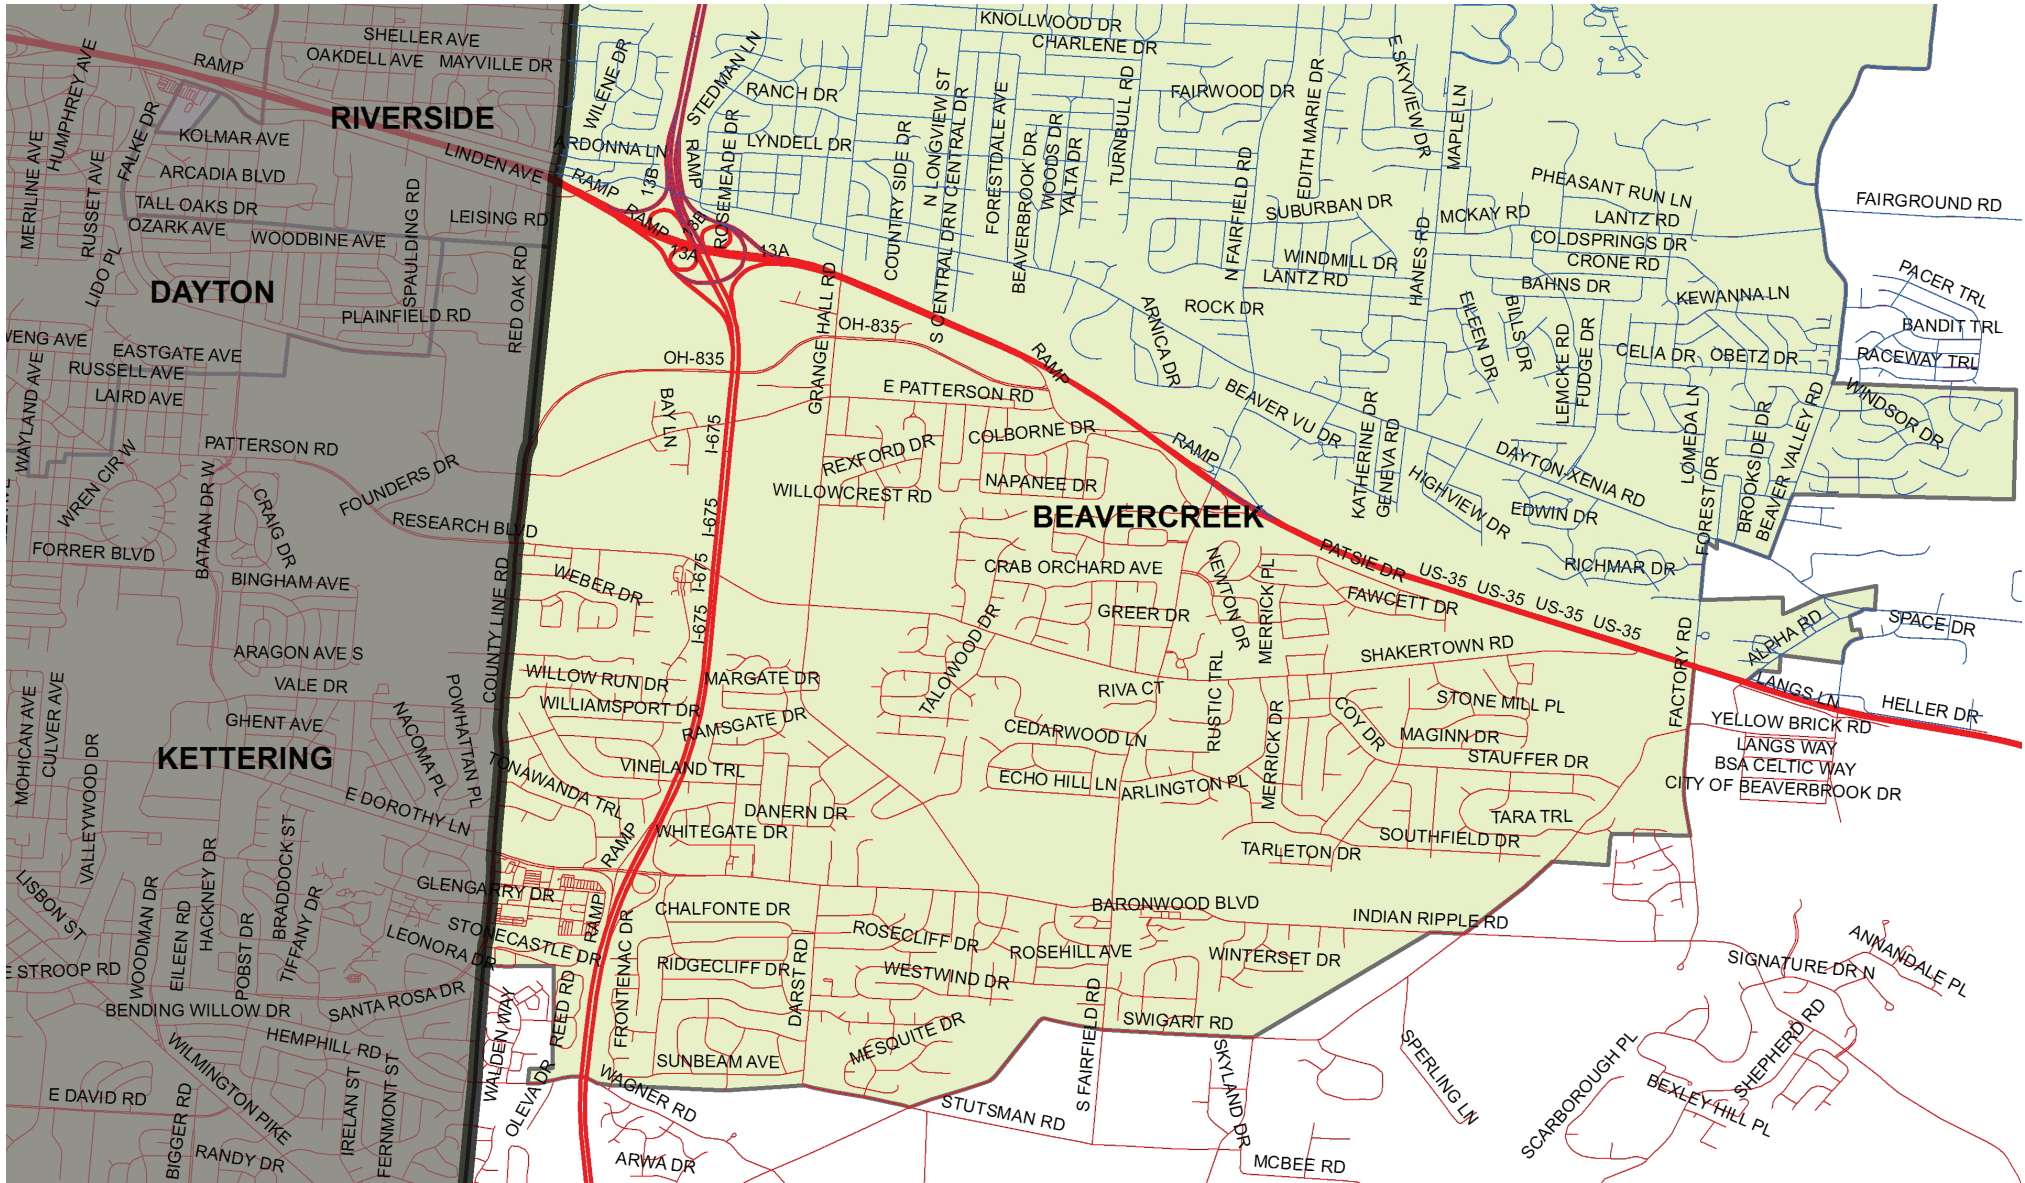

# RUMPKE HOLIDAY SCHEDULE

Beavercreek (South-Greene County), OH

**KEY** — Streets in **BLUE** will be on delay Memorial Day, 4th of July, Labor Day, and Thanksgiving. — Streets in **RED** will NOT be delayed.